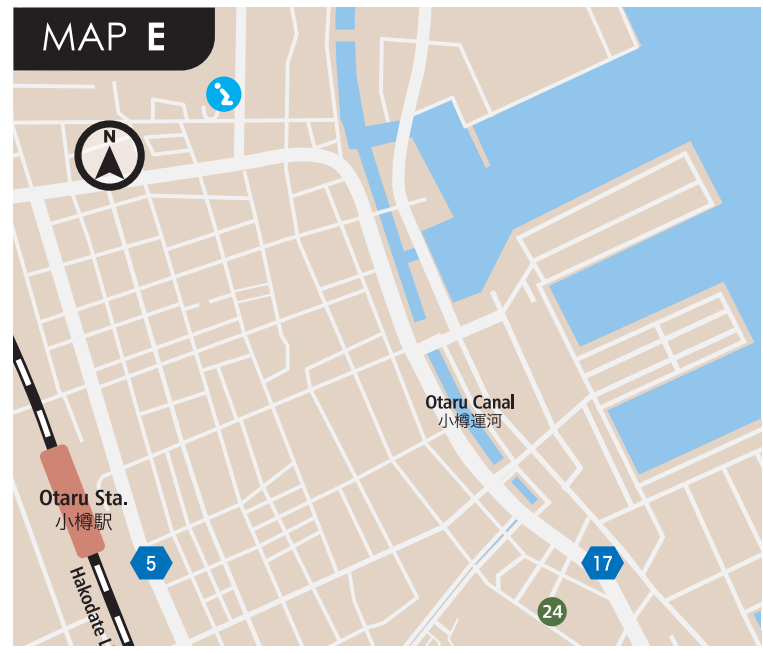

MAP A

- Prayer Space
  礼拝スペース
- Hotel
  ホテル
- Store selling "Halal Food"
  ハラールフード取扱店
- Tanikikoji Shopping St.
  狸小路商店街

Veagan / Vegetarian
Restaurants serving Vegan/Vegetarian menu
Please tell our staff if there is anything you cannot eat.
※OV・・・Oriental Vegan, Oriental Vegetarian

1 OFF-GRID CAFE "Physical" オフグリッドカフェ フィジカル 12:00~22:00 * Tuesday ☎ 011-206-6869 Sacra Bld. 4F.8, Kita5 Nishi11, Kita-ku, Sapporo	2 IKI Laboratory 粋 Laboratory Reservations required for OV. * 17:00-21:00 (Sun.) 11:30-15:00 * Monday ☎ 011-211-6145 Toyokawa Minami1jyo Bld. B1F, 7-1, Minami1 Nishi5, Chuo-ku, Sapporo
3 Vegetable Cafe Lyra ベジタブル カフェ ライラ 11:30~16:00 16:00~19:00 * Monday ☎ 011-200-1617 17-4, Minami2 Nishi1, Chuo-ku, Sapporo	4 Natural & Rawfood LOHAS 自然食 & ローフード ロハス Reservations required for OV. * 11:00~20:30 (Sun, Mon) 11:00~19:00 (Fri, Sat) 11:00~22:30 * Daily open ☎ 011-222-5569 Hotel Bougainvillea 1F 6-1, Minami2 Nishi7, Chuo-ku, Sapporo
5 Organic Plus オーガニックプラス 17:30~23:30 (Sun.) 17:30~23:00 * Monday ☎ 011-223-6970 1-3, Minami3 Nishi6, Chuo-ku, Sapporo	6 Hibino Café AGT あじと cafe日びの 11:30~18:00 * Daily open ☎ 011-552-3729 1-10, Minami16 Nishi4, Chuo-ku, Sapporo
7 Holistic Bio Cafe Veggy Way ホリスティックバイオカフェ ベジウェイ 11:30-20:00 * Irregular ☎ 011-624-7632 Spring 8 Bld. 1F, 2-3, Odori Nishi27, Chuo-ku, Sapporo	8 Aoisora Nagarerukumo 青い空流れる雲 Reservations required for OV. * 11:00~18:00 * Irregular ☎ 011-623-3887 1-7, Minami1 Nishi22, Chuo-ku, Sapporo

OTARU CHITOSE

22 Otaru-Kourakuen
おたる宏楽園

Reservation needed 7 days in advance
* 18:00, 18:30, 19:00, 19:30
* Daily open
☎ 0134-54-8221

18-2, Shinko 5, Otaru